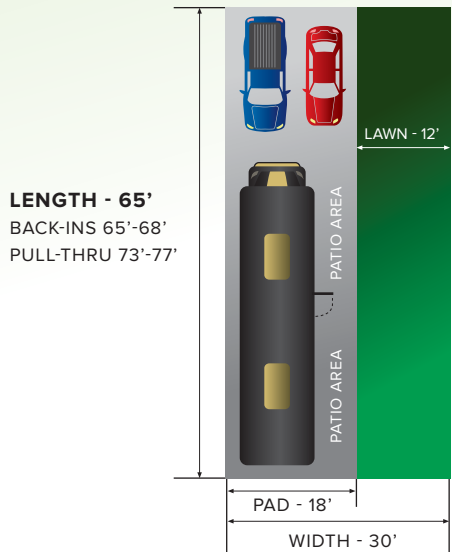

🔇 Quiet hours are from 10 PM to 8 AM

▼ Arrow indicates proper entry into RV site

TYPICAL LOT PLAN

-  PULL-THRU STANDARD SITE
-  OFFICE
-  PULL-THRU PREMIUM SITE
-  SWIMMING POOL
-  BACK-IN STANDARD SITE
-  LAUNDRY/SHOWERS
-  BACK-IN PREMIUM SITE
-  DOG PARK
-  EXTRA WIDE PREMIUM SITE
-  GUEST PARKING